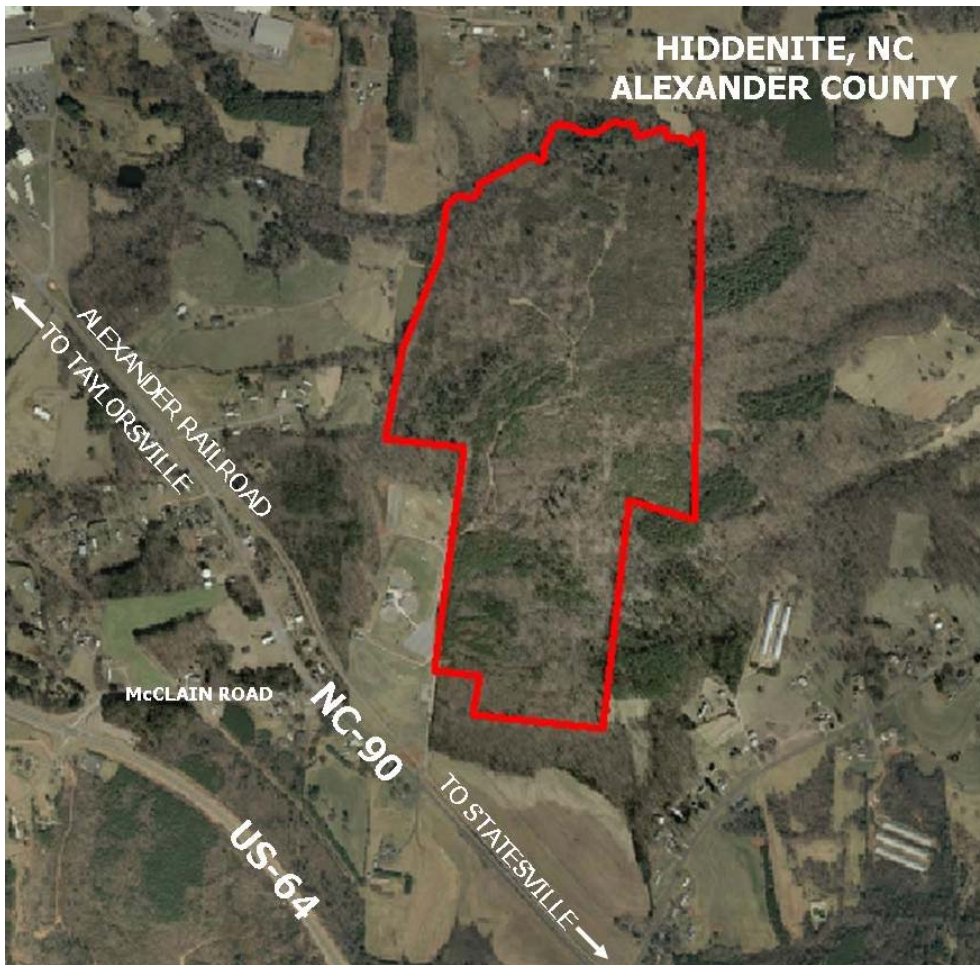

Alexander County, NC Available Site

East Alexander NC-HWY 90 East Hiddenite, NC

Acreage.....	152.980
Inside City Limits.....	No
Access Road.....	NC-90
Zoning.....	Flexible
Rail Access.....	Yes
Water	EnergyUnited
Electric.....	Duke Energy
Natural Gas.....	PSNC Energy
Miles to I-40.....	11
Miles to I-77.....	15
Airports	
Statesville Regional.....	15
Charlotte Douglas.....	61
Ports	
Wilmington, NC.....	212
Charleston, SC.....	223
Date Available.....	Immediately